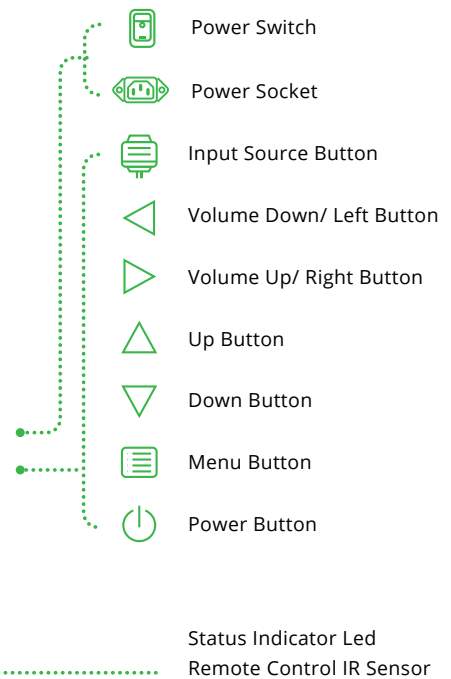

Wireless Collaboration

- AV/IT convergence – simple, secure wireless collaboration
- Dynamically switch between participants' screens
- Display up to four participants simultaneously
- Annotate and highlight your discussion points in real time
- NT LiveScreen/NT LiveReceiver Screen offers duplication of the main screen over the corporate network out to several receiving screens
- Video Conferencing
- Optional plug-and-play LauncherPlus or LauncherOne

Digital Signage

- The embedded NovoDS digital signage will transform NovoDisplay into a signage board
- 4K to 4K dual-video decoding
- Design, publish, manage, 3 simple steps to create digital signage
- Optional NovoDS Cloud allows signage playlist access and controls via a web interface, from your computer or mobile devices
- People counting widget to monitor/manage real-time occupancy for use in public spaces
- Suggested camera (VIVOTEK SC81831) not included

IO Ports - NovoDisplay 43"