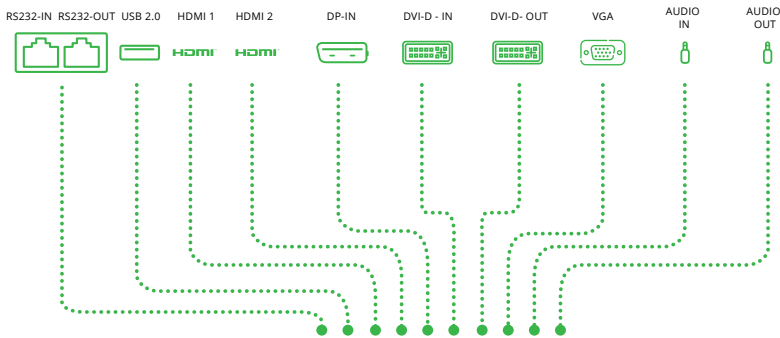

Wireless Collaboration

- AV/IT convergence – simple, secure wireless collaboration
- Dynamically switch between participants' screens
- Display up to four participants simultaneously
- Annotate and highlight your discussion points in real time
- NT LiveScreen/NT LiveReceiver Screen offers duplication of the main screen over the corporate network out to several receiving screens
- Video Conferencing
- Optional plug-and-play LauncherPlus or LauncherOne

Digital Signage

- The embedded NovoDS digital signage will transform NovoDisplay into a signage board
- 4K to 4K dual-video decoding
- Design, publish, manage, 3 simple steps to create digital signage
- Optional NovoDS Cloud allows signage playlist access and controls via a web interface, from your computer or mobile devices
- People counting widget to monitor/manage real-time occupancy for use in public spaces
- Suggested camera (VIVOTEK SC81831) not included

IO Ports - NovoDisplay 43"