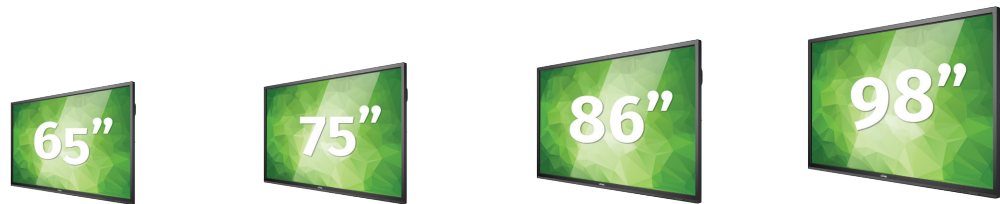

NovoTouch LK6530i	NovoTouch LK7530i	NovoTouch LK8630i	NovoTouch LK9810i
Display Technology	Backlit LED (IPS Panel)	Backlit LED (IPS Panel)	Backlit LED (IPS Panel)	Backlit LED (IPS Panel)
Panel Size; Aspect Ratio	65", 16:9	75", 16:9	86", 16:9	98", 16:9
Brightness	350cd/m²	330cd/m²	330cd/m²	440cd/m²
Contrast Ratio (Typical)	1,200:1	1,200:1	1,200:1	1,300:1
Native Resolution	4K Ultra-HD (3840 x 2160)			
Viewing Angle (Horiz/ Vert)	178°/178°			
Refresh Rate (Hz)	60Hz	60Hz	60Hz	60Hz
Display Color (Bit)	1.06 billion (10-bit)			
Orientation	Landscape			
Touch Technology	Infrared Touch			
Touch Points	10 Writing, 20 Touch	10 Writing, 20 Touch	10 Writing, 20 Touch	5 Writing, 10 Touch
Surface Protection	4mm Thick Toughened Glass (Level 7H on Mohs Scale of Mineral Hardness)			
Minimum Touch Object	Single-Touch ≥Φ6mm and Multi-Touch ≥Φ8mm			
Touch Tools	Finger, Stylus, Glove, Opaque Objects			
Gestures Supported	Yes			
System Version	Android™ v6.0	Android™ v6.0	Android™ v6.0	Android™ v4.2.1
CPU	RK3399, Dual-Core ARM® Cortex® A72 and Quad Core ARM® Cortex® A53			ARM® Cortex® A9 Dual Core CPU
GPU	Mali™ T860	Mali™ T860	Mali™ T860	Quad Core GPU
RAM	4GB DDR3	4GB DDR3	4GB DDR3	1.5G RAM
Internal Storage	16GB	16GB	16GB	8GB
OS Compatibility	Windows® (Windows 7 and above: Driver Free), macOS (10.10 and above), Android™ (2.2/2.3/4.0/4.1/4.2 (Kernel v3.5 and above - Driver Free), Chrome (v39 and above), Linux (Kernel v3.5 and above)			
I/O Ports	HDMI v2 (x1), HDMI v1.4 (x2), DisplayPort (x1), VGA-In (x1), Audio-In (3.5mm) (x1), AV-In (x1), HDMI-Out (1080P) (x1), Audio-Out (3.5mm) (x1), Coaxial-Out (RCA) (x1), LAN (RJ45) (x1), RS232 (x1), USB Type A 2.0 (x4), USB Type A 3.0 (x2), USB Type B (x2)			HDMI v1.4 (x1), HDMI v1.3 (x3), AV-In (x1), VGA-In (x3), Audio- In (x3), VGA-Out (x1), Audio-Out (3.5mm (x1)), Coaxial-Out (RCA) (x1), LAN (RJ45) (x1), RS232 (x1), USB Type A 2.0 (x4), USB 3.0 (x1), USB Type B (x2)
Internal Speakers	12W (x2) (Stereo)	12W (x2) (Stereo)	12W (x2) (Stereo)	10W (x2) (Stereo)
Power Supply (Internal)	AC 100-240V, 50/60Hz			
Dimensions	1,521 x 915 x 99 mm	1,762 x 1,034 x 101 mm	1,988 x 1,178 x 99.6 mm	2,257 x 1,335 x 121 mm
Weight (Net)	46 kg	60 kg	107 kg	150 kg
Accessories (Standard)	AC Power Cord, VGA Cable, USB Cable, Audio Cable, Stylus (x3), Remote Control, Wall Mount Kit, Documentation Kit